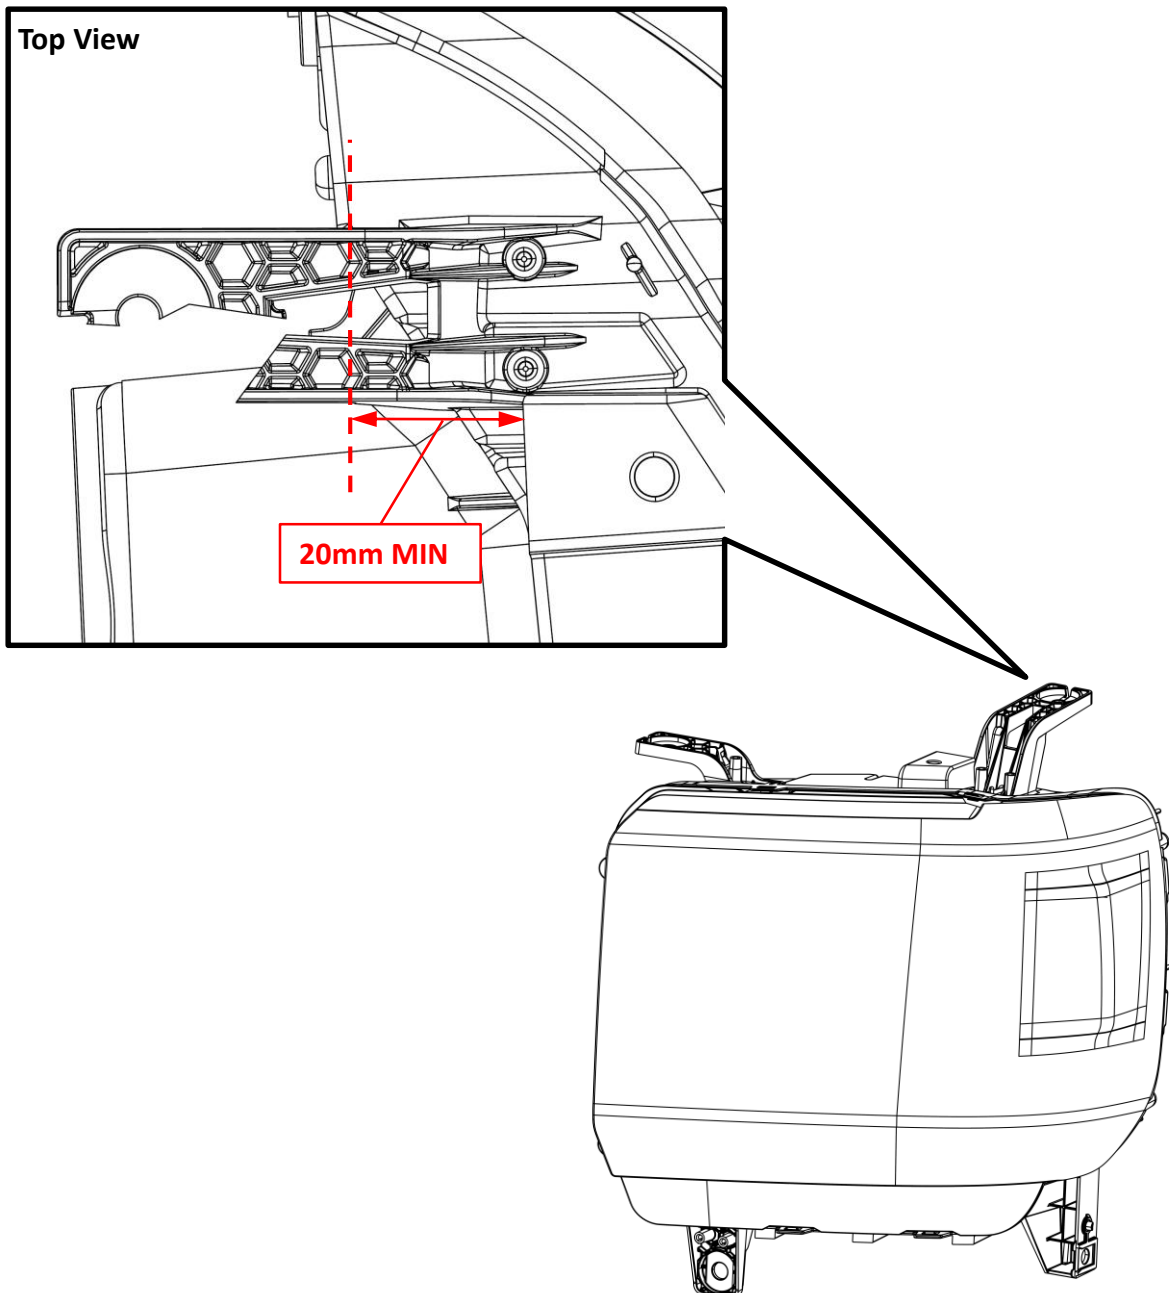

Minimum Material Condition (MMC)
2014-18 GMC SIERRA LH UPR OUTBOARD HEADLIGHT TAB KIT ALL
P/N 25-10006

1. Using a metric scale or ruler, measure your lamp at the reference points given in the figure below.
2. If the broken mounting tab meets the Minimum Material Condition value(MIN), then your lamp can be repaired using this kit.
3. If the broken mounting tab does not meet the Minimum Material Condition value(MIN), then your lamp is not a candidate for this repair kit.